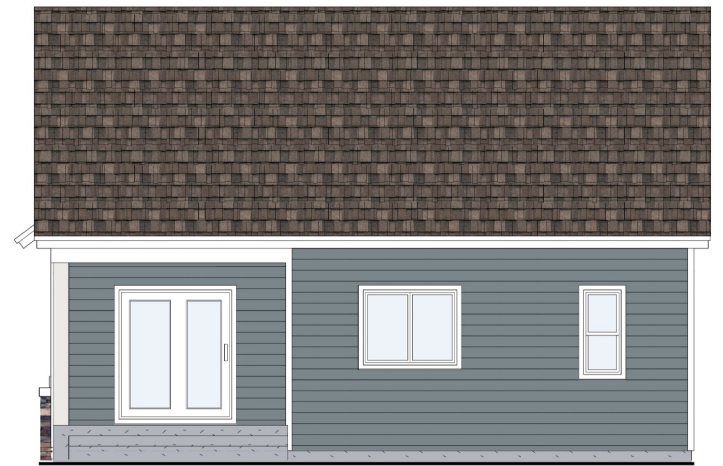

# 114 Kachina Drive - Exterior Selections

**TRIM ACCENT**  
SW Craythorn High  
Hyde White

**SHINGLES**  
weathered wood

**LAP SIDING**  
wedgewood

**LAP SIDING ACCENT**  
dover white

**STONE VENEER**  
cape cod uintah ledgestone

**PORCH BEAMS**  
SW Craythorn High  
Hyde White

**FRONT DOOR**  
SW 6328 fireweed

**EXTERIOR LIGHTS**  
grantham barn light

# 114 Kachina Drive - Interior Selections

**COUNTERTOPS**  
atlantico granite

**CARPET**  
swiss mocha (28 oz)

**CABINETS**  
shaker antique white

**PAINT COLOR**  
SW 7006 extra white

**HARD FLOORING**  
aged cedar